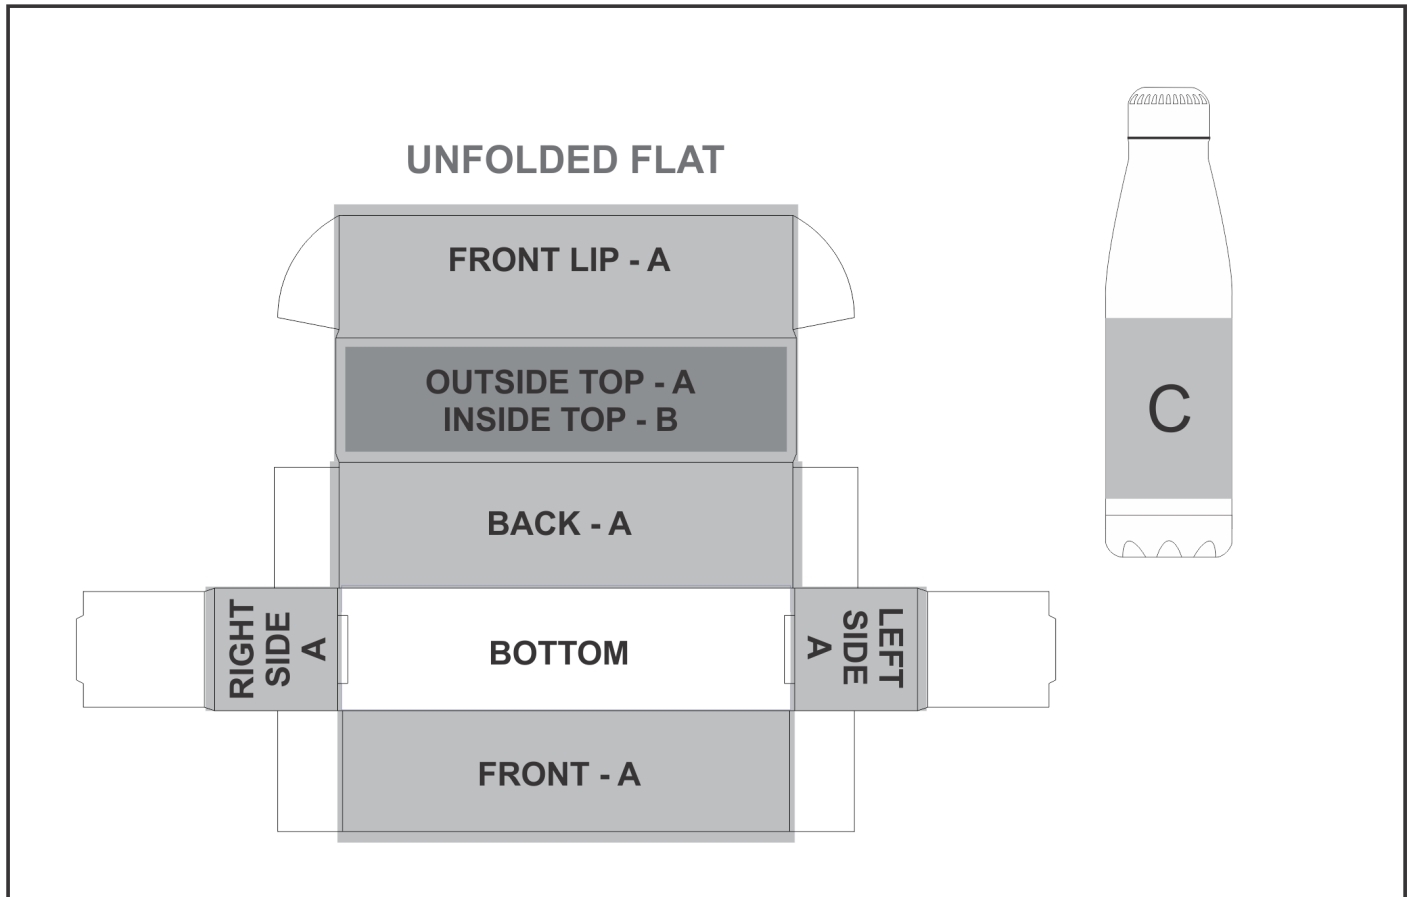

## Nova Bottle in Bianca Custom Gift Box

### Need to know:

- Includes 1-Position Direct Print on Box AND 1-Position Laser Engraving OR 1-Colour, 1-Position Screen Wrap (setup fee applies)

- **Please Note:** Due to the nature of the printing process, any white in a logo cannot be branded and we cannot guarantee an exact colour match as the box has a matt finish. The nature and inconsistency of the pre-cut boards may create a 1-3mm of unbranded space on the front lip and imperfections may be found within the print. Large solid coverage prints are not recommended, if large solid coverage is required, it is recommended on kraft boxes as imperfections are less noticeable.

### **Position C**

1. Laser Engraving (LB)  
N/A  
Size: 30mm wide x 80mm high
2. Pad Printing (PB)  
4 Colours  
Size: 33mm wide x 55mm high
3. Screen Wrap (SW)  
1 Colour  
Size: 200mm wide x 80mm high
4. Digital Print Drinkware (DP-D)  
Full Colour  
Size: 200mm wide x 80mm high

### **Position B**

1. Digital Custom Packaging (DCP-CHG-2)  
Full Colour  
Size: 258mm wide x 62mm high